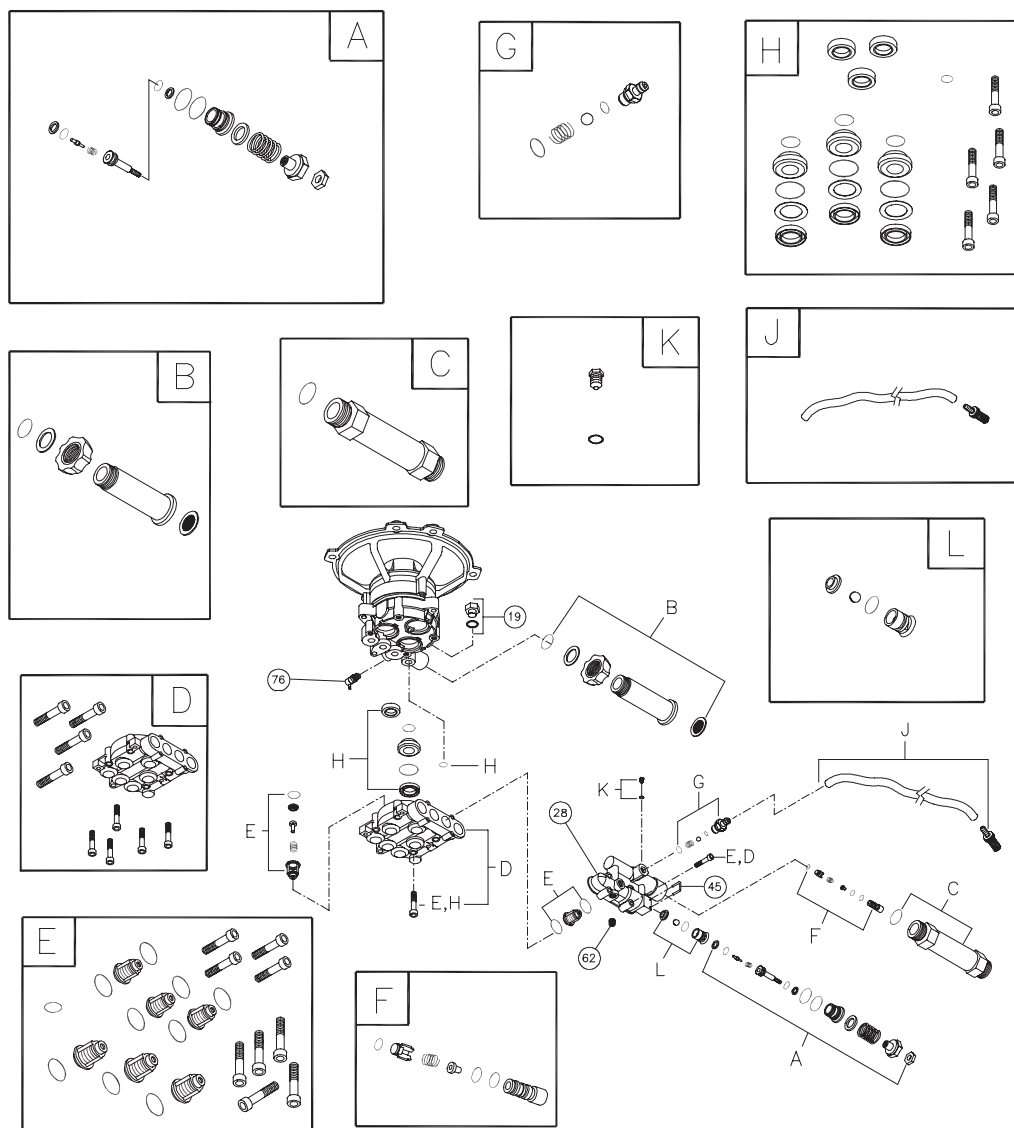

Briggs & Stratton Power Products Group, LLC
Jefferson, Wisconsin, U.S.A.

Exploded Views and Parts List

EXPLODED VIEW AND PARTS LIST — MAIN UNIT

Item	Part #	Description
1	201366GS	ASSY, Base
2	P199110GS	HANDLE
3	201371GS	KIT, Billboard w/Clips & Decals
	195964GS	Clips, Tree
	30809GS	Grommet
4	201661GS	KIT, Gun Holder
5	192649GS	KIT, Pump Mounting Hardware
6	202605GS	ASSY, Pump
	23139GS	Key
	194298GS	Valve, Thermal Relief
7	201394GS	KIT, Wheel
	192050GS	E-Ring
	200519GS	Hubcap
	201313GS	Axle
8	B2203GS	KIT, Handle Connector
9	196006GS	HOSE
10	201324GS	KIT, Nozzles
	198841GS	Nozzle, Soap
	195983AEGS	Nozzle, QC, Red
	195983QGS	Nozzle, QC, Green

Optional Accessories

6048	KIT, O-Ring
6039	PUMP SAVER

§ - Contact Engine Manufacturer

Copyright © 2007 Briggs & Stratton Power Products Group, LLC. All rights reserved. No part of this material may be reproduced or transmitted in any form by any means without the express written permission of Briggs & Stratton Power Products Group, LLC.

Exploded Views and Parts List

EXPLODED VIEW AND PARTS LIST — PUMP

Item	Part #	Description
19	190571GS	CAP, Oil
28	190627GS	MANIFOLD
45	190578GS	PIN
62	190581GS	CAP, 1/8
76	194298GS	THERMAL RELIEF
A	190594GS	KIT, UNLOADER STEM
B	190632GS	KIT, WATER INLET, ALUM
C	190634GS	KIT, OUTLET, ALUMINIUM
D	203631GS	KIT, HEAD ALUMINIUM
E	193806GS	KIT, CHECK VALVES
F	190592GS	KIT, INLET CHECK

Item	Part #	Description
G	190593GS	KIT, CHEMICAL INJECTION
H	193807GS	KIT, SEAL SET
J	189971GS	KIT, CHEMICAL HOSE
K	193971GS	KIT, PIPE FITTING
L	193972GS	KIT, UNLOADER SEAT

Parts Not Illustrated
B2384GS FILTER, Inlet