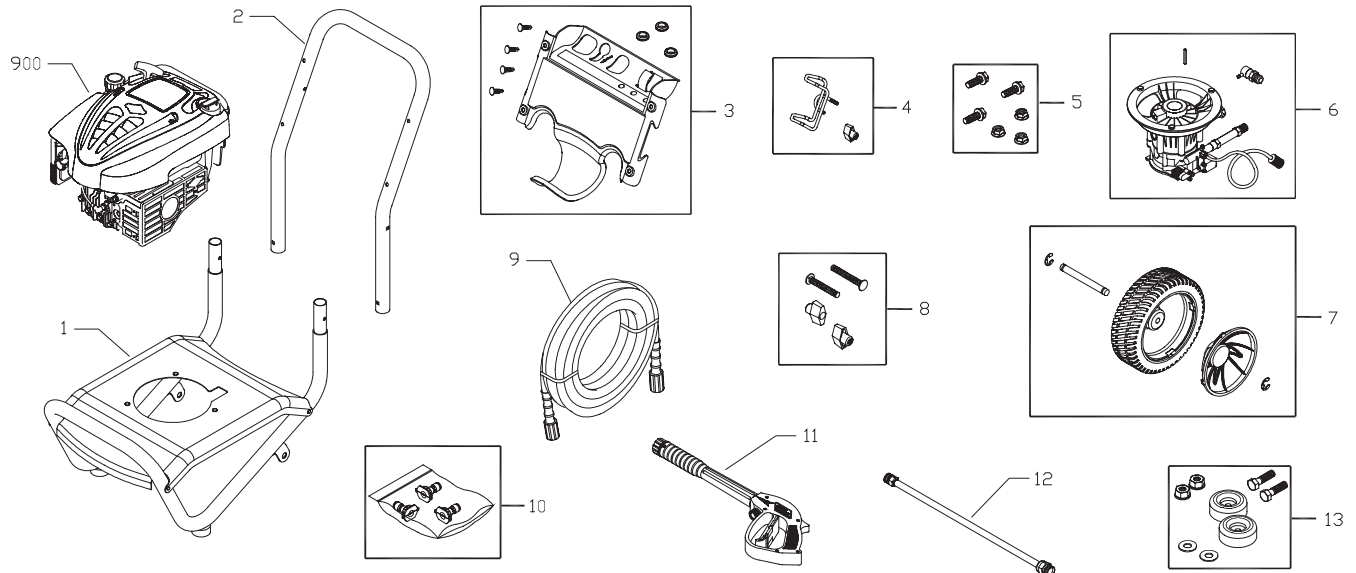

Briggs & Stratton Power Products Group, LLC
Jefferson, Wisconsin, U.S.A.

Exploded Views and Parts List

EXPLODED VIEW AND PARTS LIST — MAIN UNIT

Item	Part #	Description
1	201366GS	ASSY, Base
2	P199110GS	HANDLE
3	201371GS	KIT, Billboard w/Clips & Decals
	195964GS	Clips, Tree
	30809GS	Grommet
4	201661GS	KIT, Gun Holder
5	192649GS	KIT, Pump Mounting Hardware
6	202605GS	ASSY, Pump
	23139GS	Key
	194298GS	Valve, Thermal Relief
7	201394GS	KIT, Wheel
	192050GS	E-Ring
	200519GS	Hubcap
	201313GS	Axle
8	B2203GS	KIT, Handle Connector
9	196006GS	HOSE
10	201324GS	KIT, Nozzles
	198841GS	Nozzle, Soap
	195983AEGS	Nozzle, QC, Red
	195983QGS	Nozzle, QC, Green

Item	Part #	Description
11	193482GS	GUN
12	200595GS	EXTENSION
13	192310GS	KIT, Vibration Mount
900	§	ENGINE

Parts Not Illustrated

203777GS	MANUAL, Operator's
201331GS	DECAL, 6.75HP
BB3061BGS	OIL BOTTLE
790037	COVER, Static/Label Assy
87815GS	GOGGLES
194256GS	KIT, Tag/Warning Service

Exploded Views and Parts List

EXPLODED VIEW AND PARTS LIST — PUMP

Item	Part #	Description
19	190571GS	CAP, Oil
28	190627GS	MANIFOLD
45	190578GS	PIN
62	190581GS	CAP, 1/8
76	194298GS	THERMAL RELIEF
A	190594GS	KIT, UNLOADER STEM
B	190632GS	KIT, WATER INLET, ALUM
C	190634GS	KIT, OUTLET, ALUMINIUM
D	203631GS	KIT, HEAD ALUMINIUM
E	193806GS	KIT, CHECK VALVES
F	190592GS	KIT, INLET CHECK

Item	Part #	Description
G	190593GS	KIT, CHEMICAL INJECTION
H	193807GS	KIT, SEAL SET
J	189971GS	KIT, CHEMICAL HOSE
K	193971GS	KIT, PIPE FITTING
L	193972GS	KIT, UNLOADER SEAT

Parts Not Illustrated
B2384GS FILTER, Inlet